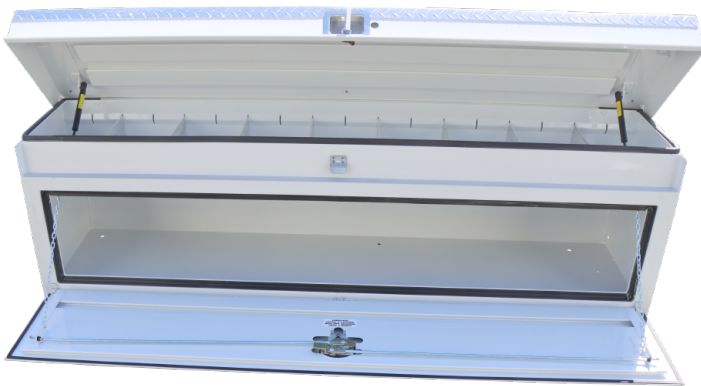

SCELZI TOOLBOX SALE

Sale Prices shown effective thru February 29, 2024 or while supplies last

UNDERBODY

Type	Name	Color	Length	Height**	Depth	Sale Price
Underbody	Scelzi Underbody Tool Box	Black or White	24"	18"	18"	$ 955.00
Underbody	Scelzi Underbody Tool Box	Black or White	30"	18"	18"	$ 986.00
Underbody	Scelzi Underbody Tool Box	Black or White	36"	18"	18"	$ 1,008.00
Underbody	Scelzi Underbody Tool Box	Black or White	40"	18"	18"	$ 1,139.00
Underbody	Scelzi Underbody Tool Box	Black or White	48"	18"	18"	$ 1,145.00
Underbody	Scelzi Underbody Tool Box	Black or White	60"	18"	18"	$ 1,216.00

** For 15" high boxes, add 5% to the prices shown above

Type	Name	Color	Length	Height	Depth	Sale Price
Super Contractor	Scelzi Super Contractor	Black or White	96"	30"	20"	$ 2,843.00

Type	Name	Color	Length	Height	Depth	Sale Price
Top Mount	Scelzi Top Mount, Open Top Tool Box	Black or White	48"	18"	18"	$ 1,639.00
Top Mount	Scelzi Top Mount, Open Top Tool Box	Black or White	72"	18"	18"	$ 1,803.00
Top Mount	Scelzi Top Mount, Open Top Tool Box	Black or White	96"	18"	18"	$ 2,074.00
Top Mount	Scelzi Top Mount, Open Top Tool Box	Black or White	108"	18"	18"	$ 2,380.00