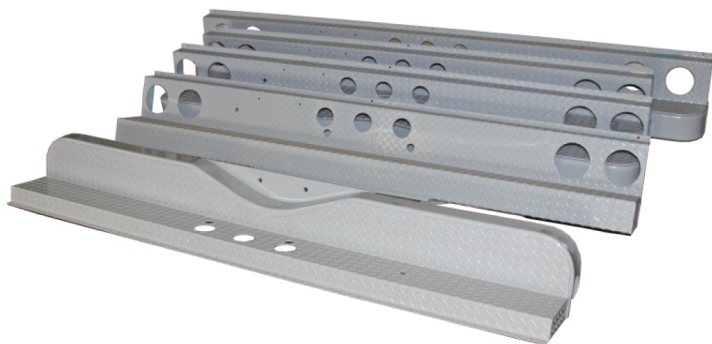

SCELZI EQUIPMENT

Truck Parts and Accessories

Cranes, Lift Gates, Compressors, Hoists, and more!

BARREL LOCK ASSEMBLIES

$42.99

$14.99

Model G30
Gas Driven Air
Compressor
$5470.00

HOISTS

Auto Crane and Palfinger cranes Different Sizes Available

EHC-3₂ PRX Hard-Wired Control 320989002
(Hydraulic boom extension to 11', manual extension to 15') -
Sale Price: $15,653.00

EHC-3² PRX Wireless Control 320989004
(Hydraulic boom extension to 11', manual extension to 15') -
Sale Price: $17,633.00

Other sizes available

Please Call 559-457-2340

LIFT GATES

BUMPERS