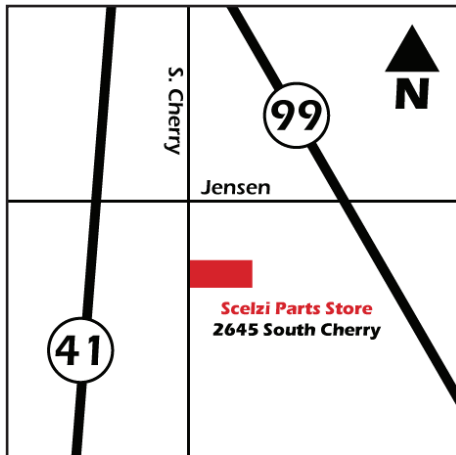

Our Store In Fresno

Mon-Fri 7:30 AM - 4:30 PM